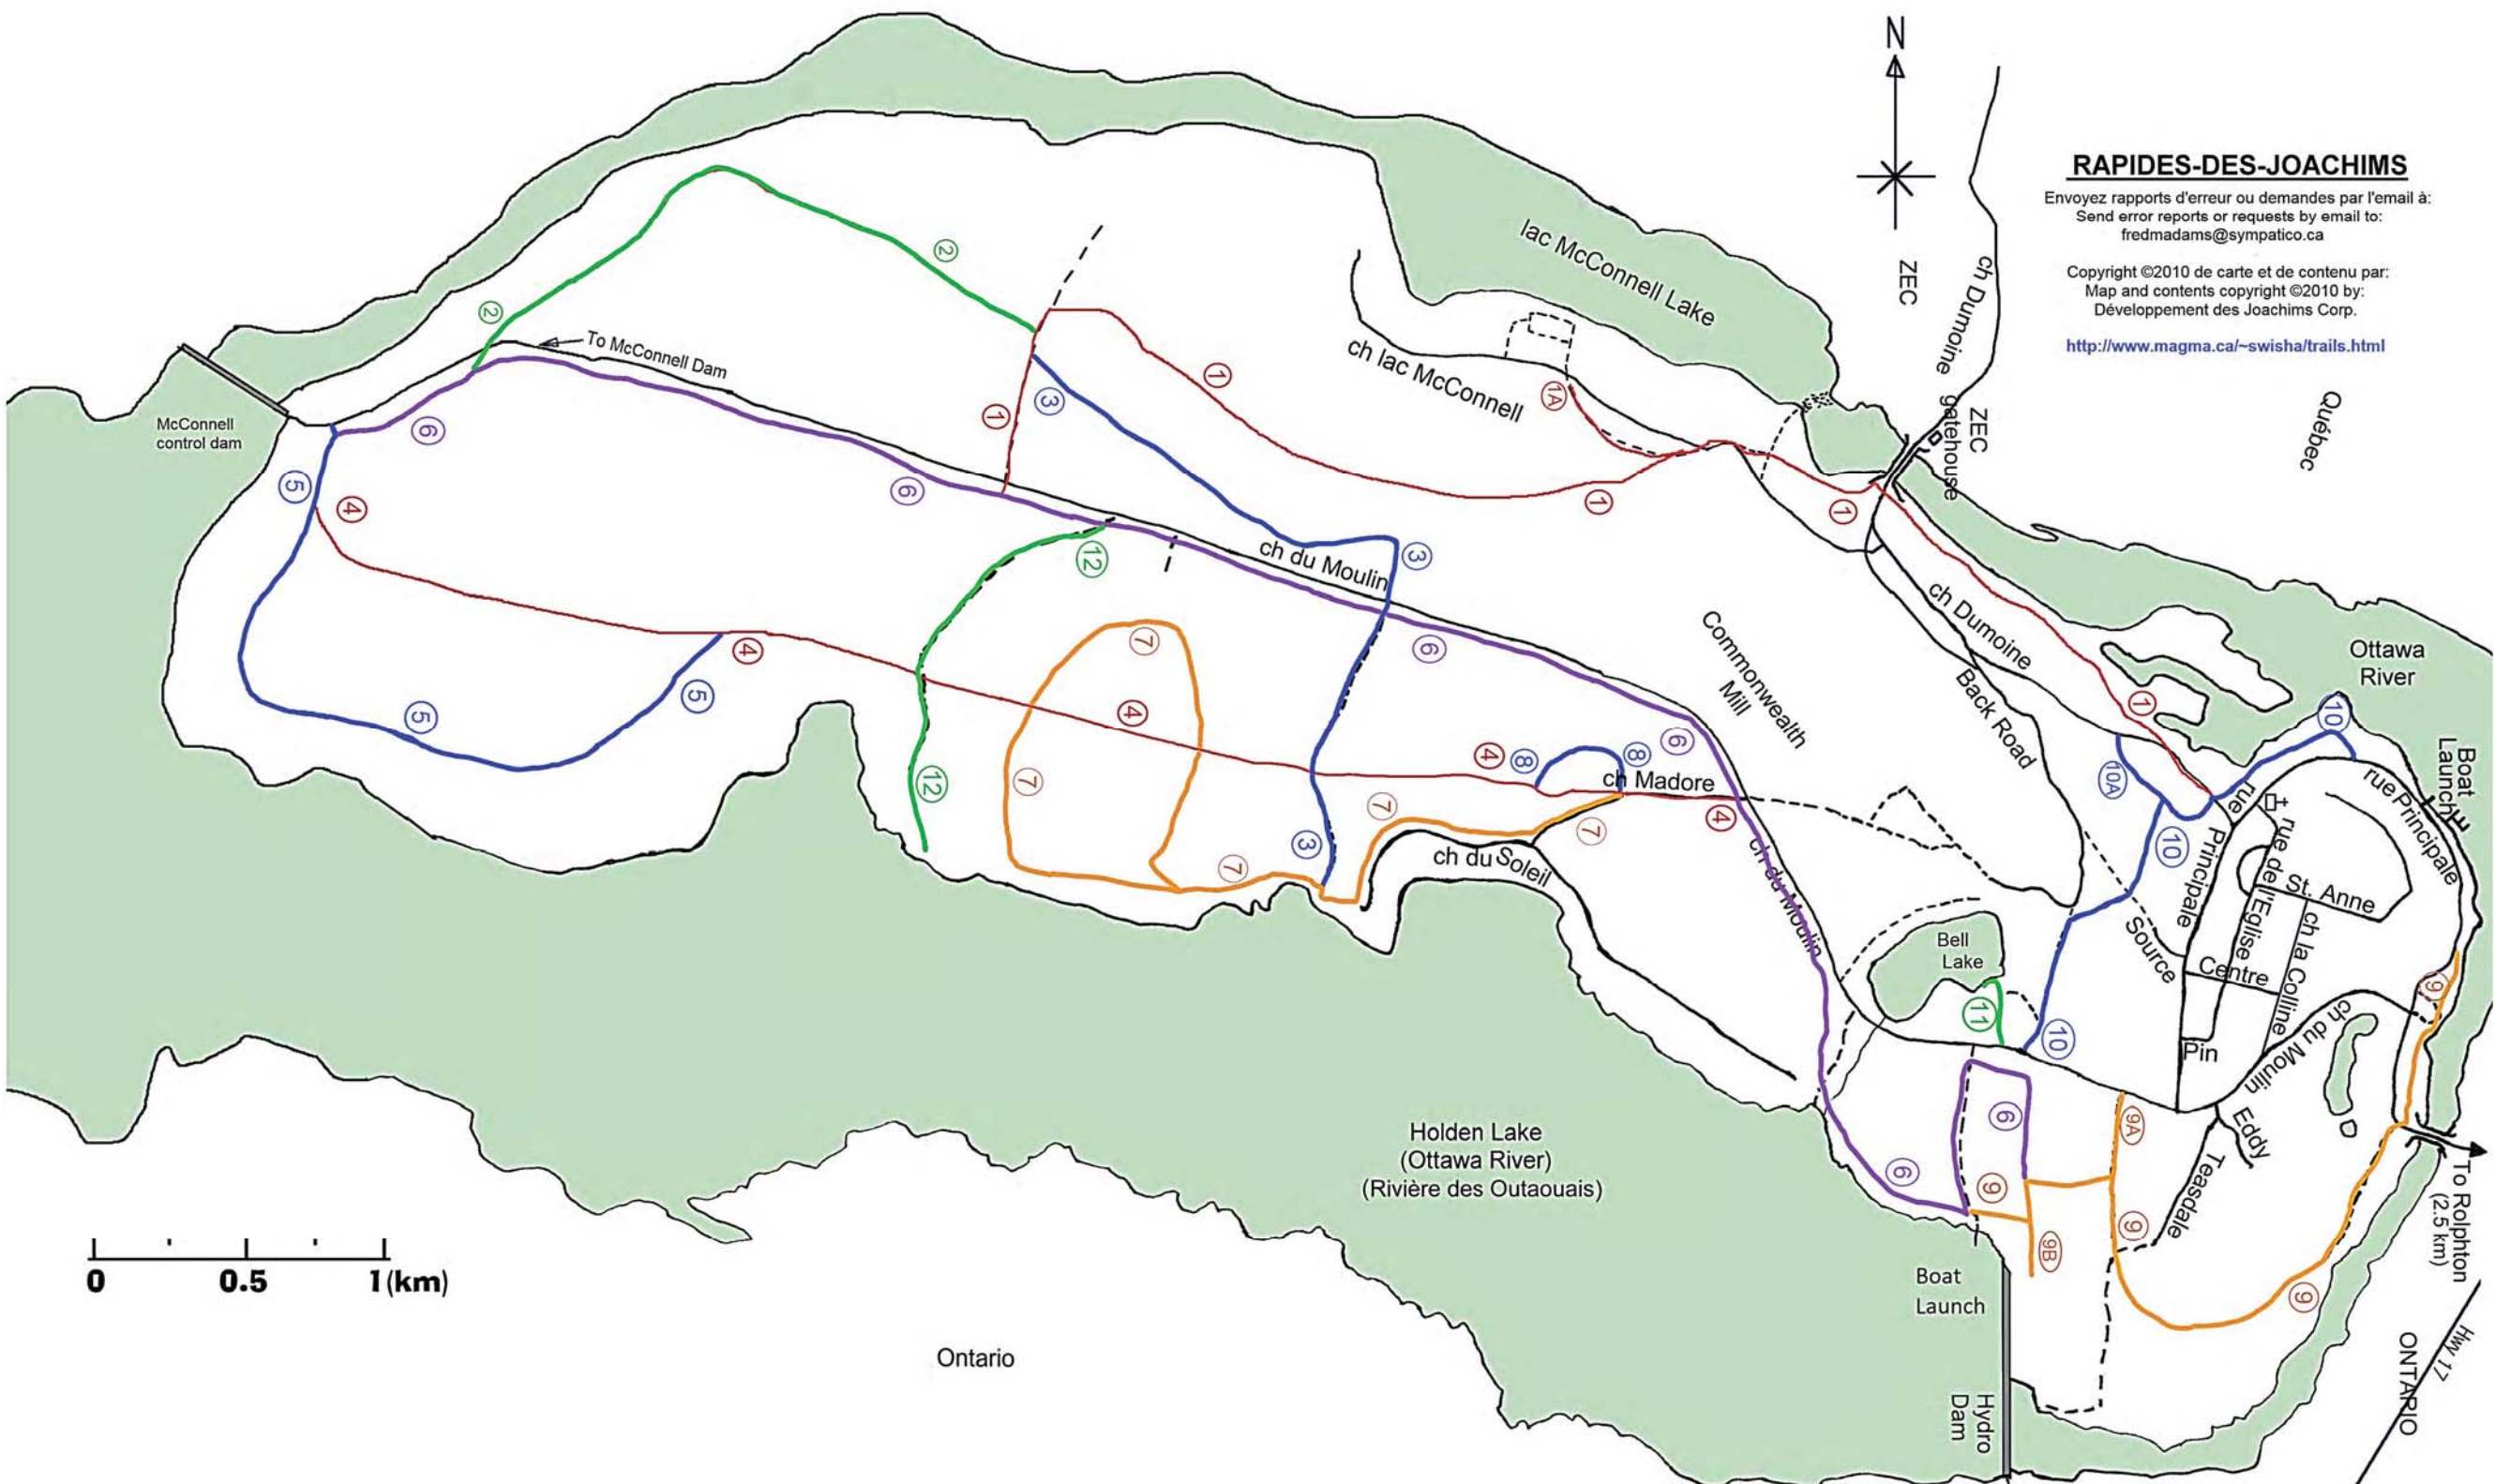

<http://www.magma.ca/~swisha/trails.html>

Quebec

Ottawa River

Boat Launch

ONTARIO
Hwy 17

Holden Lake
(Ottawa River)
(Rivière des Outaouais)

Boat Launch

Hydro Dam

McConnell control dam

To McConnell Dam

ch Dumoine
gatehouse

ch lac McConnell

Commonwealth
Mill

ch Dumoine
Back Road

ch Madore

ch du Soleil

ch de l'Église

Source

Centre

Pin

ch du Moulin

Eddy

Teasdale

To Rolphton
(2.5 km)

ONTARIO
Hwy 17